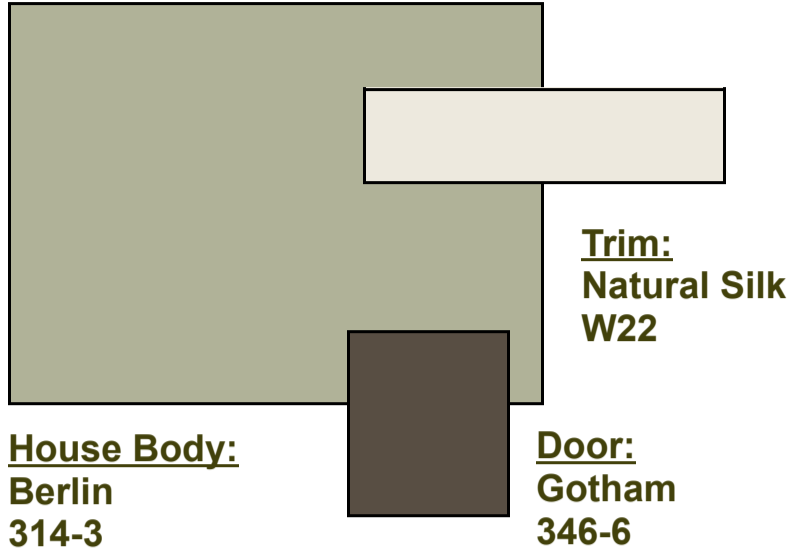

Scheme #4

Scheme #5

Scheme #6

House Body:
Laurel
344-3

Door:
Ebony
335A-6

House Body:
Macadamia
323-3

Door:
Parsley
314-6

Scheme #7

Scheme #8

Scheme #9

Scheme #10

Scheme #11

Scheme #12

[Back to Top](#)

Please refer to actual paint color deck when making final selections.
Computer screens and printers vary in how colors are displayed.
Colors which display on the screen and printed colors may not match the paint's actual color.