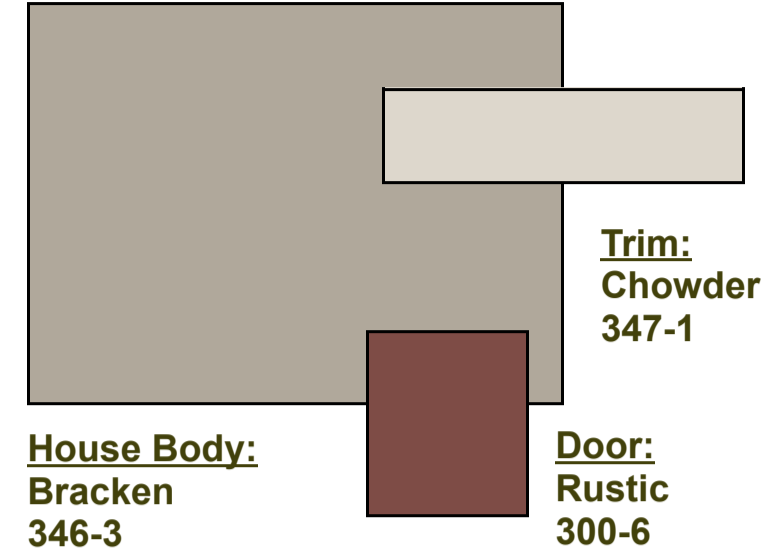

Scheme #4

Scheme #5

Scheme #6

House Body:
Laurel
344-3

Door:
Ebony
335A-6

House Body:
Macadamia
323-3

Door:
Parsley
314-6

Scheme #7

Scheme #8

Scheme #9

Scheme #10

Scheme #11

Scheme #12

[Back to Top](#)

Please refer to actual paint color deck when making final selections.
Computer screens and printers vary in how colors are displayed.
Colors which display on the screen and printed colors may not match the paint's actual color.