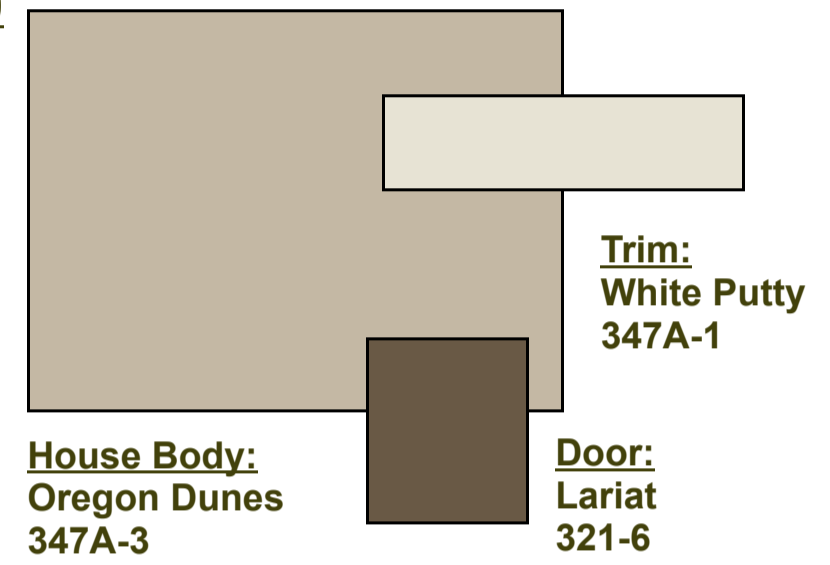

Scheme #4

Scheme #5

Scheme #6

House Body:
Laurel
344-3

Door:
Ebony
335A-6

House Body:
Macadamia
323-3

Door:
Parsley
314-6

Scheme #7

Scheme #8

Scheme #9

Scheme #10

Scheme #11

Scheme #12

[Back to Top](#)

Please refer to actual paint color deck when making final selections.
Computer screens and printers vary in how colors are displayed.
Colors which display on the screen and printed colors may not match the paint's actual color.