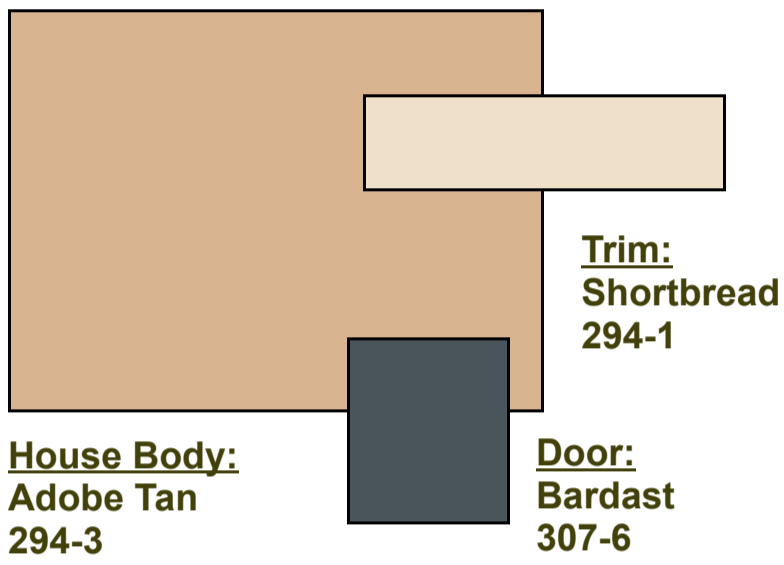

Scheme #4

Scheme #5

Scheme #6

House Body:
Laurel
344-3

Door:
Ebony
335A-6

House Body:
Macadamia
323-3

Door:
Parsley
314-6

Scheme #7

Scheme #8

Scheme #9

Scheme #10

Scheme #11

Scheme #12

[Back to Top](#)

Please refer to actual paint color deck when making final selections.
Computer screens and printers vary in how colors are displayed.
Colors which display on the screen and printed colors may not match the paint's actual color.