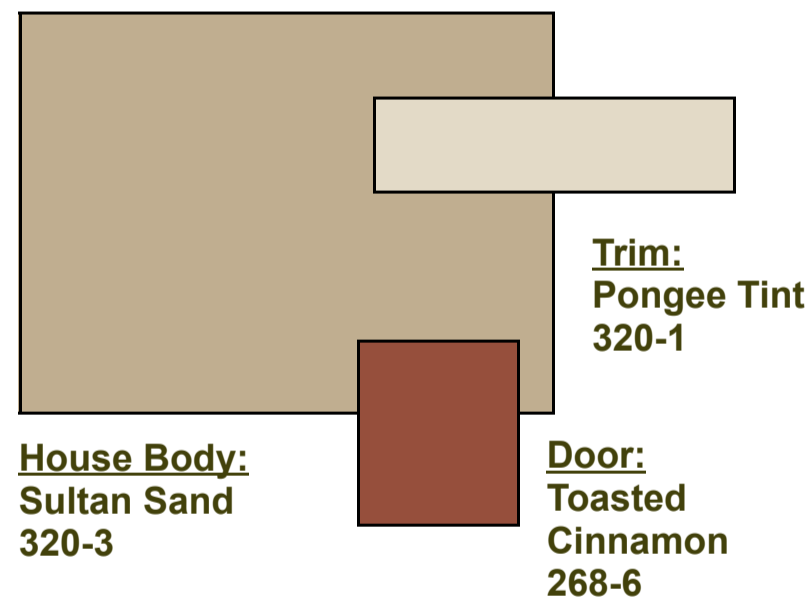

COLOR OPTIONS

Scheme #1